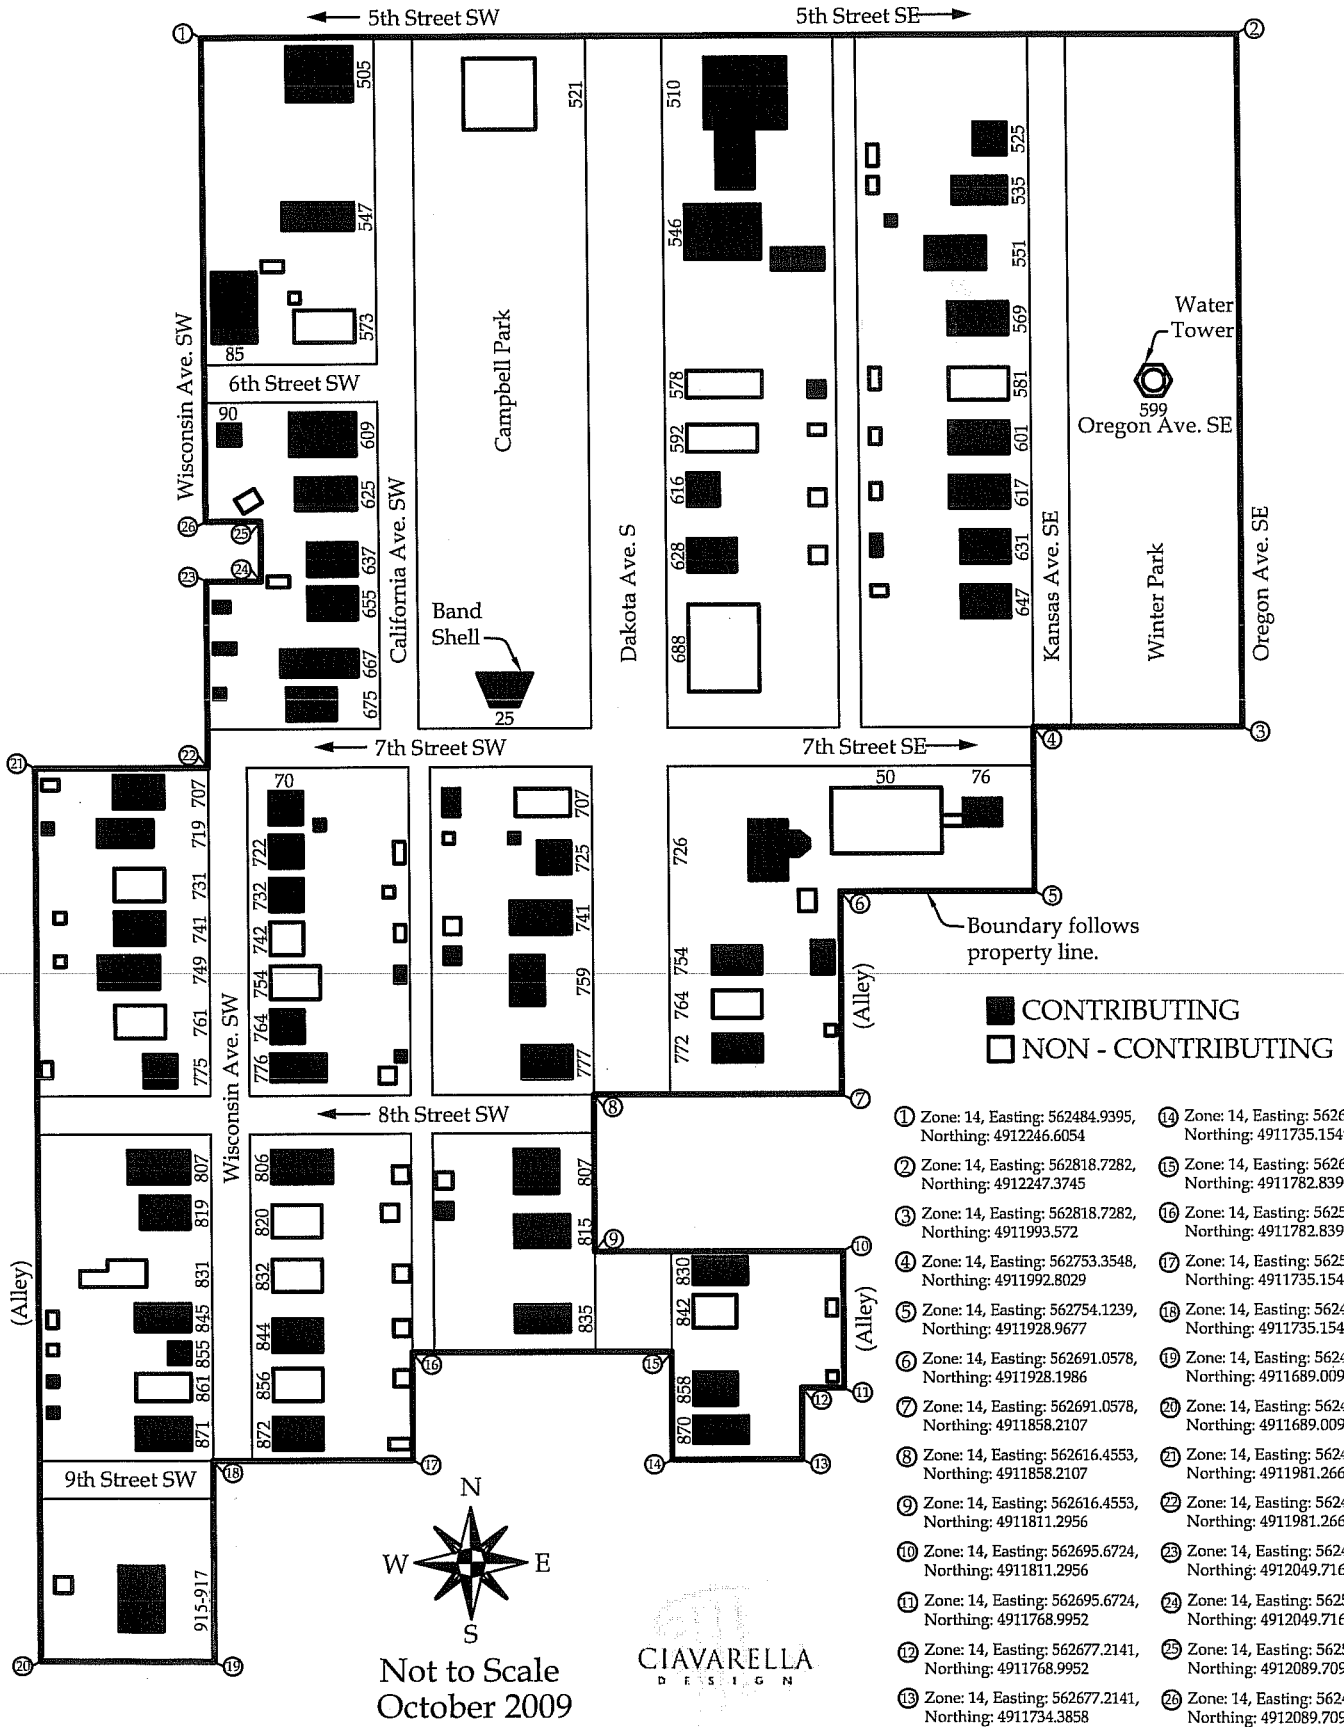

Campbell Park Historic District

Huron, Beadle County, South Dakota

■ CONTRIBUTING
□ NON - CONTRIBUTING

- ① Zone: 14, Easting: 562484.9395, Northing: 4912246.6054
- ② Zone: 14, Easting: 562818.7282, Northing: 4912247.3745
- ③ Zone: 14, Easting: 562818.7282, Northing: 4911993.572
- ④ Zone: 14, Easting: 562753.3548, Northing: 4911992.8029
- ⑤ Zone: 14, Easting: 562754.1239, Northing: 4911928.9677
- ⑥ Zone: 14, Easting: 562691.0578, Northing: 4911928.1986
- ⑦ Zone: 14, Easting: 562691.0578, Northing: 4911858.2107
- ⑧ Zone: 14, Easting: 562616.4553, Northing: 4911858.2107
- ⑨ Zone: 14, Easting: 562616.4553, Northing: 4911811.2956
- ⑩ Zone: 14, Easting: 562695.6724, Northing: 4911811.2956
- ⑪ Zone: 14, Easting: 562695.6724, Northing: 4911768.9952
- ⑫ Zone: 14, Easting: 562677.2141, Northing: 4911768.9952
- ⑬ Zone: 14, Easting: 562677.2141, Northing: 4911734.3858
- ⑭ Zone: 14, Easting: 562634.1446, Northing: 4911735.1549
- ⑮ Zone: 14, Easting: 562633.3755, Northing: 4911782.839
- ⑯ Zone: 14, Easting: 562554.1583, Northing: 4911782.839
- ⑰ Zone: 14, Easting: 562554.1583, Northing: 4911735.1549
- ⑱ Zone: 14, Easting: 562487.2468, Northing: 4911735.1549
- ⑲ Zone: 14, Easting: 562487.2468, Northing: 4911689.009
- ⑳ Zone: 14, Easting: 562427.2571, Northing: 4911689.009
- ㉑ Zone: 14, Easting: 562424.9498, Northing: 4911981.2664
- ㉒ Zone: 14, Easting: 562487.2468, Northing: 4911981.2664
- ㉓ Zone: 14, Easting: 562485.7086, Northing: 4912049.7162
- ㉔ Zone: 14, Easting: 562508.0124, Northing: 4912049.7162
- ㉕ Zone: 14, Easting: 562507.2433, Northing: 4912089.7093
- ㉖ Zone: 14, Easting: 562486.4777, Northing: 4912089.7093

Not to Scale
October 2009

CIAVARELLA
DESIGN